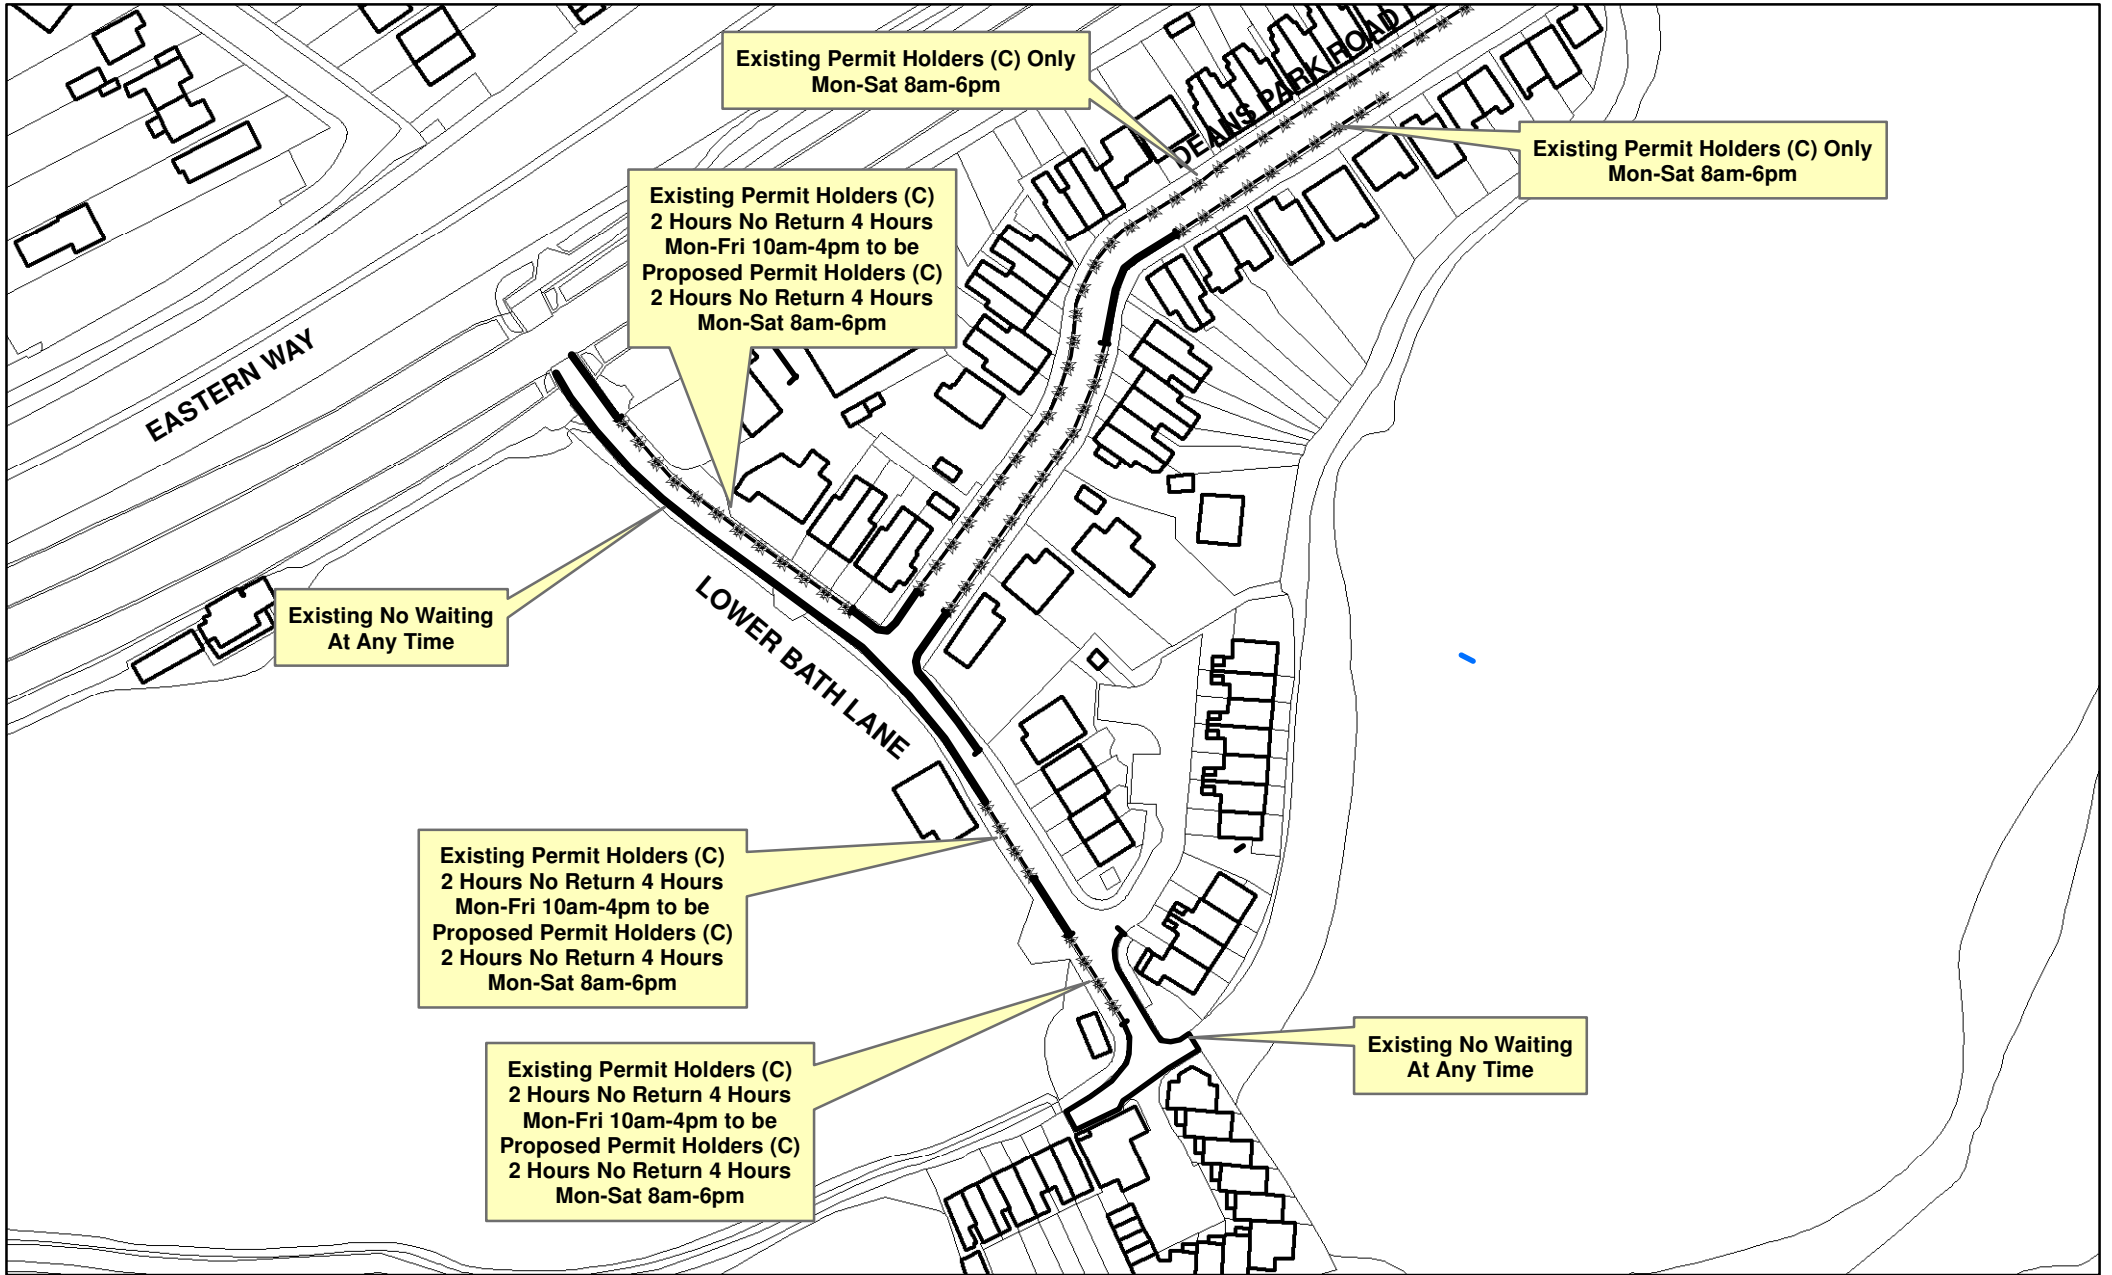

# FAREHAM

BOROUGH COUNCIL

LOWER BATH LANE, FAREHAM

SCALE - 1:1250 @ A4